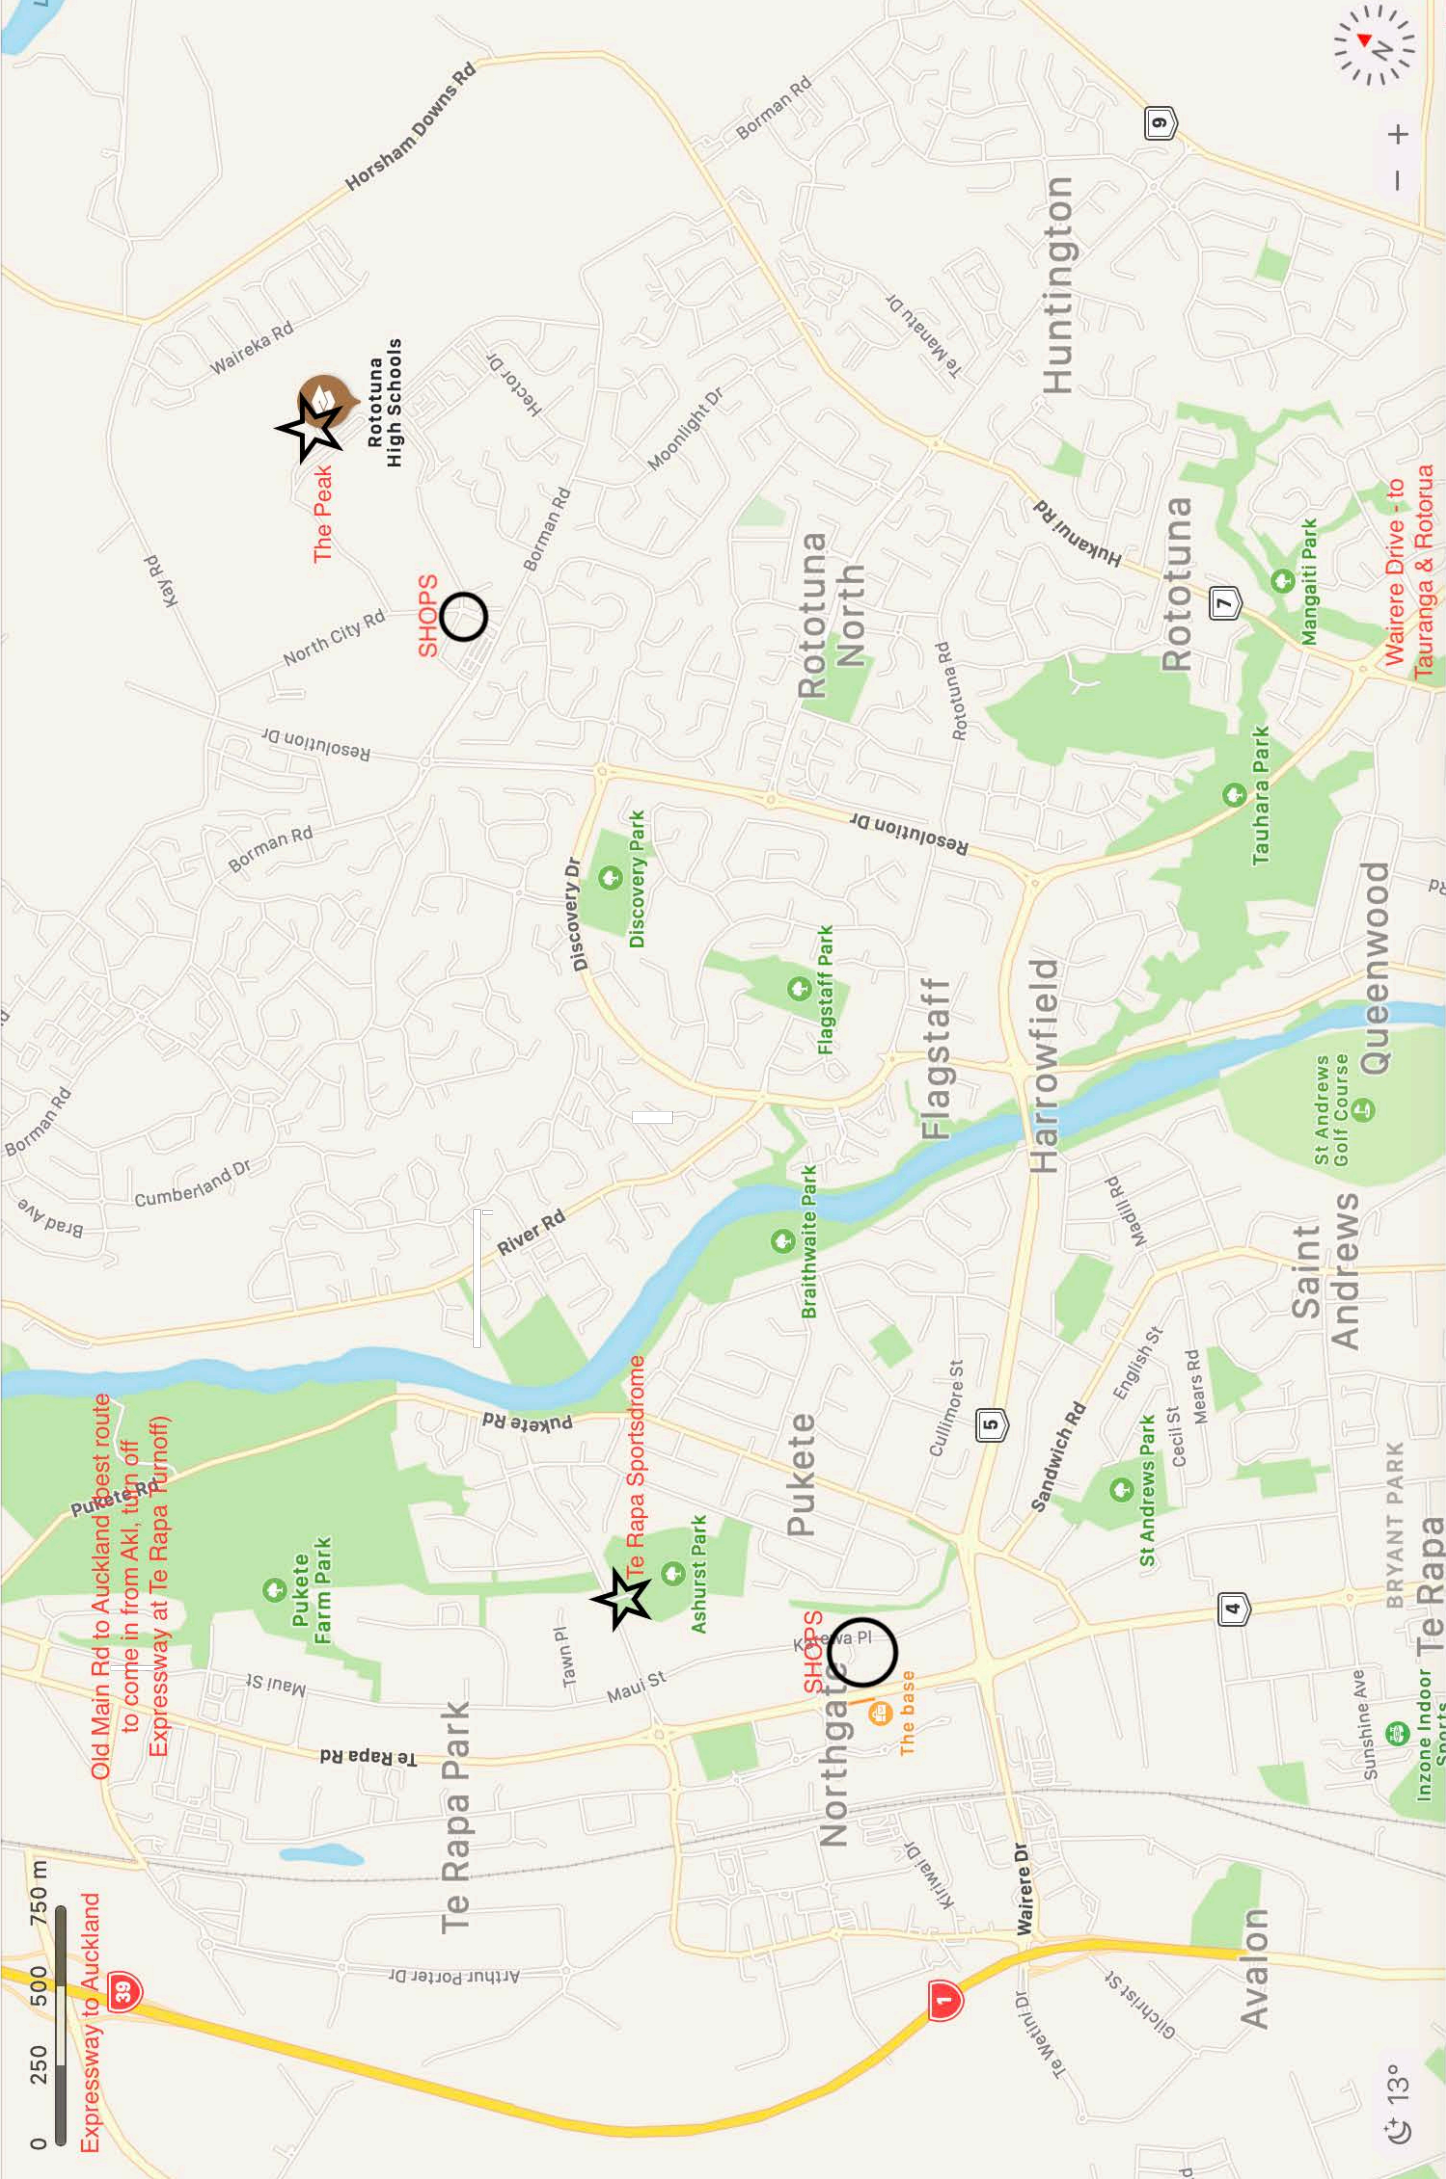

0 250 500 750 m
Expressway to Auckland

Old Main Rd to Auckland
Expressway to Auckland
to come in from Aki, turn off
Expressway at Te Rapa Turnoff

13°

+
-